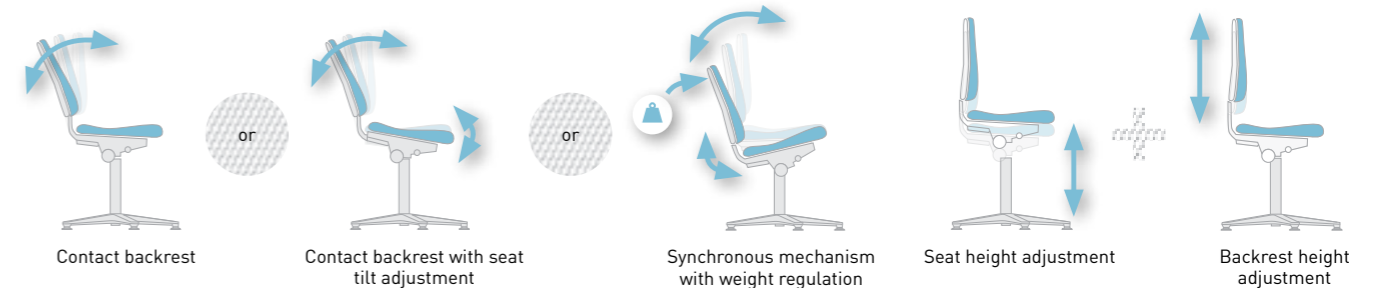

Mechanisms and functions (for precise details, see pages 16-17)