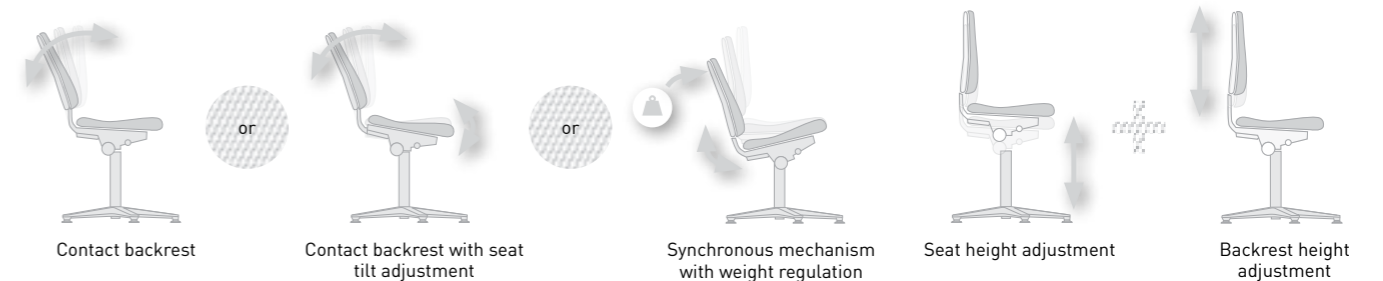

Mechanisms and functions (for precise details, see pages 16-17)

Options

Accessories (for precise details, see page 141)