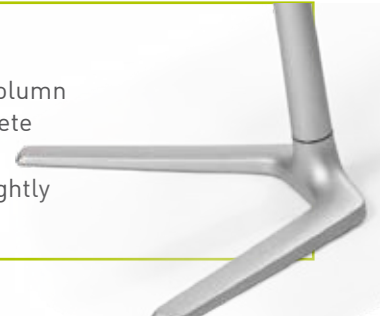

Find out for yourself! Explore Fin's wide range of applications and functions on the following pages.

Fin: ideal for standing work on the shop floor

“The valves need to be retightened.”

Stable base

The stable base and the robust aluminium column which is inclined by 4 degrees ensure complete stability while moving, and encourage the correct active working posture - bending slightly forward.

Fin: ideal for standing work in the laboratory

“Let’s all have another look at the series of tests.”

Practical and comfortable to use

The practical comfort handles are integrated in the side sections of the washable seat. This provides a feeling of safety at all times, when sitting down, bending over, and standing up. Fin can be moved around very easily by using the integrated handles for holding, pulling and carrying.