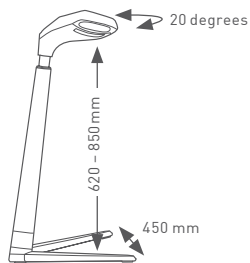

Fin: ideal for standing work in the office

“Let us go through the draft once more.”

Streamlined design

Fin cuts a fine figure – not only in the office.
Fin’s clear, space-saving design means that it can quickly find a suitable space in any situation; Fin is proud to be seen.

Fin: Facts at a glance

Technical data

Dimensions

Cat. no.

9144

The numbers indicating the version of the frame and the colour of the seat upholstery are simply added after this number. For instance, Fin, coated aluminium with blue PU seat: 9144 2348 2001