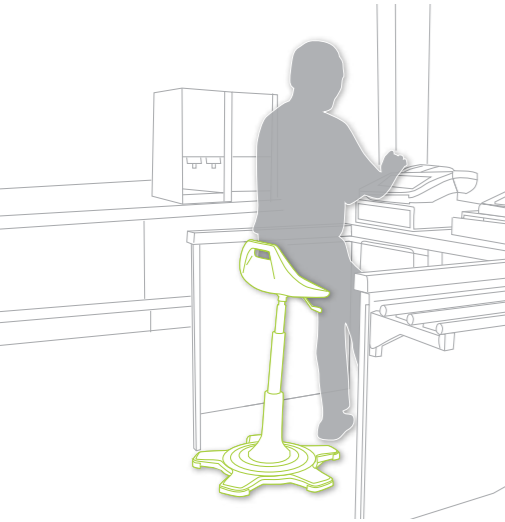

Industrial-/ESD standing rest

Support for your everyday work

Anyone who has to stand up for extended and monotonous periods of time needs support, since standing up motionless for a long time puts the body under a great deal of stress and strain. Our classic standing rests support the body and relieve the strain from the spinal column. The many different variations of base ensure that there is a version suitable for just about every use. Our industrial standing rests are extremely robust, and can stand up to even the toughest treatment. The industrial standing rest 2 is also available in an ESD version.