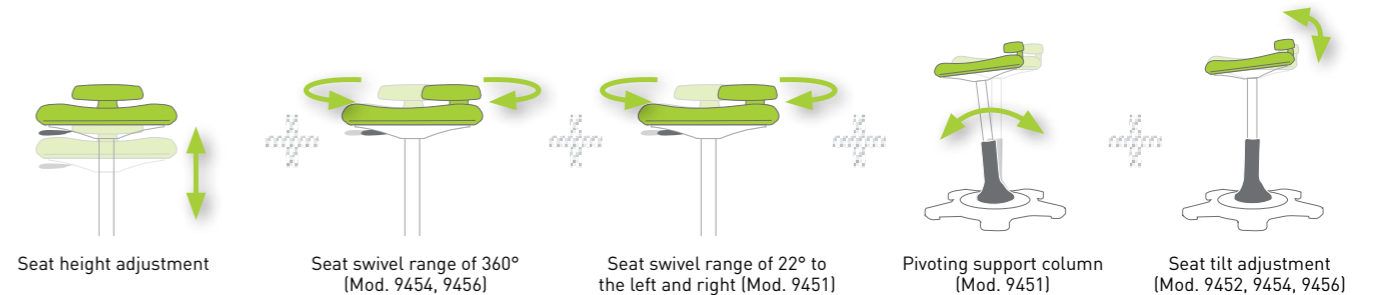

Functions (for precise details, see pages 16-17)

Industrial Standing Rest 1 Stable flat star base

Seat adjustment range: 650 to 850 mm.
Ratchet mechanism. Support column featuring self-aligning bearings and which can be pivoted forwards by 5°. Seat swivel range of 22° to the left and right. Seat made from integral foam and with carry handle.

Design	Order no.
Integral foam, black	9451-2000

Industrial Standing Rest 2 Stable and ultra-flat disc base

Seat height adjustment range: 650 to 850 mm.
Pneumatic spring. Seat can be tilted forwards by 10°. Seat swivel range of 360°. Seat made from integral foam and with integrated carry handle.

Design	Order no.
Integral foam, black	9454-2000
ESD standing rest	9454E-2000

Industrial Standing Rest 3 Collapsible

Seat height adjustment range: 650 to 850 mm.
Ratchet mechanism. Seat can be tilted forwards by 10°. Seat made from integral foam and with integrated carry handle.

Design	Order no.
Integral foam, black	9452-2000

Industrial Standing Rest 4 Fold-away leg

Seat height adjustment range: 640 to 840 mm.
Pneumatic spring. Seat can be tilted forwards by 10°. Seat swivel range of 360°. Seat made from integral foam and with integrated carry handle.