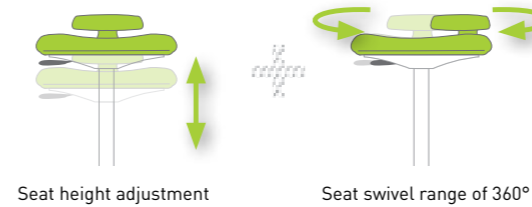

Россия +7(495)268-04-70

Казахстан +(727)345-47-04

Беларусь +(375)257-127-884

Узбекистан +998(71)205-18-59

Киргизия +996(312)96-26-47

эл.почта: bof@nt-rt.ru || сайт: <https://bimos.nt-rt.ru/>

Flex

The best support for sitting, standing and combined workplaces

Functions (for precise details, see pages 16-17)

Finish and colour options for seat

Finish	Black
Integral foam	
Order no.	2000

Flex 1 with castors

Seat height adjustment range: 450 to 650 mm.

Design	Order no.
Integral foam, black	9408-2000

Flex 2 with glides

Seat height adjustment range: 510 to 780 mm.

Design	Order no.
Integral foam, black	9409-2000

Flex 3 with glides and foot ring

Seat height adjustment range: 510 to 780 mm.

Design	Order no.
Integral foam, black	9419-2000